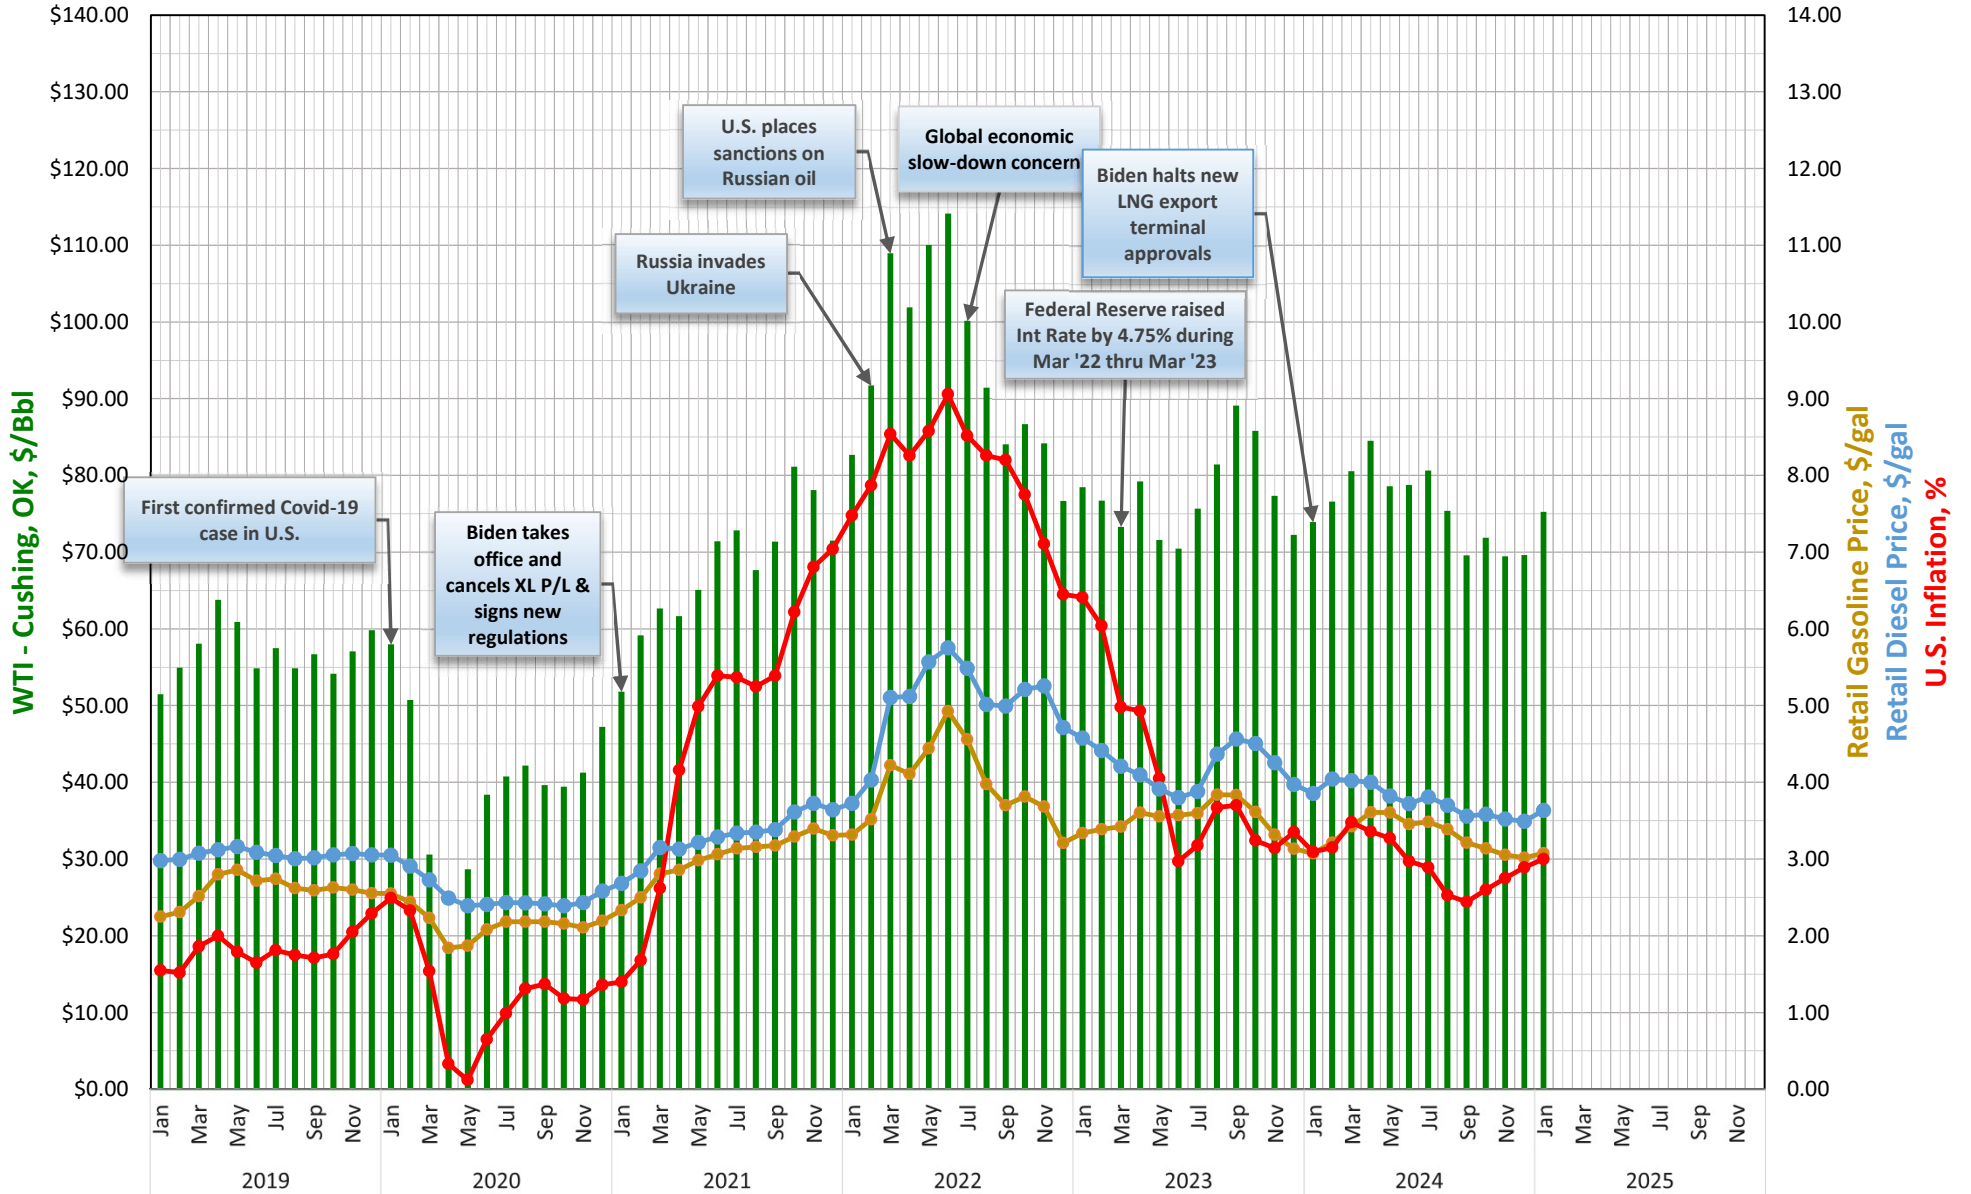

# RETAIL GASOLINE/DIESEL & OIL PRICES & INFLATION IN THE U.S.

<https://www.eia.gov/outlooks/steo/> [https://www.eia.gov/dnav/pet/pet\\_pri\\_gnd\\_dcus\\_nus\\_m.htm](https://www.eia.gov/dnav/pet/pet_pri_gnd_dcus_nus_m.htm)  
<https://www.cmegroup.com/markets/energy/crude-oil/light-sweet-crude.quotes.html>  
<https://inflationdata.com/>

WTI- Cushing, OK \$/Bbl

Gasoline Regular Grade Retail Prices Including Taxes-U.S. Average - \$/gal

U.S. Inflation

No. 2 Diesel (Ultra Low Sulfur) Retail Prices Including Taxes-U.S. Average - \$/gal